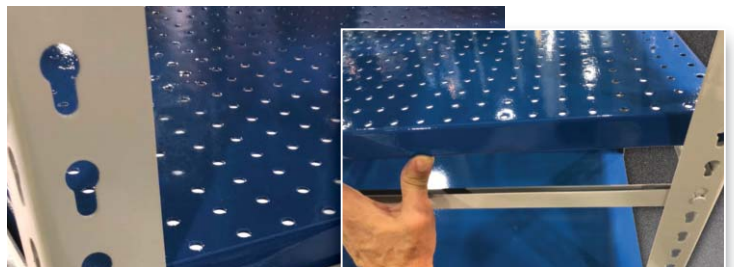

OPTIMIZE SPACE

With Tri-Boro Solid Deck & Perf Deck for Pallet Rack and Rivet-Rak™

Perf Deck

- A great alternative to wire deck
- Product slides on & off easily
- Totally flat and smooth storage surface
- Open space shelves for air and sprinkler water flow
- Perf Deck panels drop into the step* on pallet rack beams
- Rivet-Rak shelving panels drop easily into Rivet-Rak beams
- Can be used with Tri-Boro solid steel deck
- A choice of finishes and opening styles is available

Solid Deck

- Panels drop into the step on pallet rack beams
- Rivet-Rak shelving panels drop easily into Rivet-Rak beams
- Can be used with Tri-Boro Perf Deck
- A choice of finishes is available

Rivet-Rak Steel Deck**

Deck panels come in powder coated standard gray. Other colors available at additional charge.

Perf Deck and Solid Deck for Pallet Rack
New 50% Open

Perf Deck and Solid Deck for Rivet-Rak

V 072020

TRI-BORO
THE SOURCE