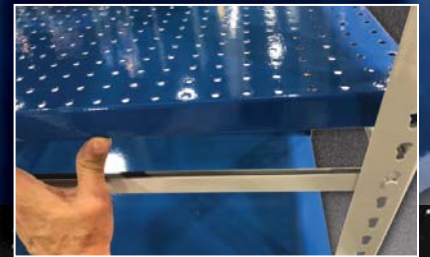

O P T I M I Z E S P A C E

PERF DECK

STEEL SHELVING FOR PALLET RACK OR RIVET-RAK™

- A GREAT ALTERNATIVE TO WIRE DECK
- PRODUCT SLIDES ON & OFF EASILY
- TOTALLY FLAT AND SMOOTH STORAGE SURFACE
- OPEN SPACE SHELVES FOR AIR AND SPRINKLER WATER FLOW
- PERF DECK PANELS DROP INTO THE STEP ON PALLET RACK BEAMS
- ONE PANEL PER FOOT OF BAY WIDTH

Perforation patterns shown may not meet current NFPA codes.

- WE ALSO OFFER SOLID STEEL DECK PANELS
- SOLID STEEL & PERF DECK ALSO AVAILABLE FOR USE WITH RIVET-RAK™
- A VARIETY OF FINISHES AND OPENING STYLES

Deck panels come in powder coated standard gray. Other colors available at additional charge.

TRI-BORO

THE SOURCE

800.633.3070

TRIBOROSHELVING.COM