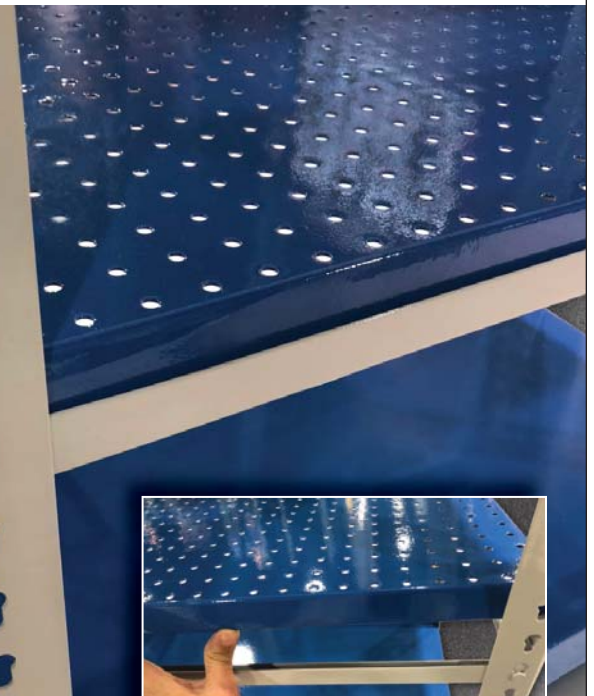

O P T I M I Z E S P A C E

PERF DECK

STEEL SHELVING FOR PALLET RACK OR RIVET-RAK™

- A GREAT ALTERNATIVE TO WIRE DECK
- PRODUCT SLIDES ON & OFF EASILY
- TOTALLY FLAT AND SMOOTH STORAGE SURFACE
- OPEN SPACE SHELVES FOR AIR AND SPRINKLER WATER FLOW
- PERF DECK PANELS DROP INTO THE STEP ON PALLET RACK BEAMS
- ONE PANEL PER FOOT OF BAY WIDTH

Perforation patterns shown may not meet current NFPA codes.

- WE ALSO OFFER SOLID STEEL DECK PANELS
- SOLID STEEL & PERF DECK ALSO AVAILABLE FOR USE WITH RIVET-RAK™
- A VARIETY OF FINISHES AND OPENING STYLES

Deck panels come in powder coated standard gray. Other colors available at additional charge.

TRI-BORO

THE SOURCE

800.633.3070

TRIBOROSHELVING.COM