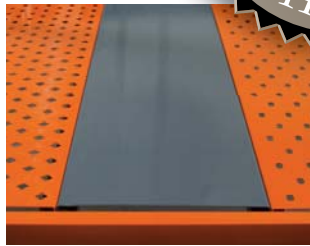

O P T I M I Z E S P A C E

PERF DECK

STEEL SHELVING FOR PALLET RACK OR RIVET-RAK™

- A GREAT ALTERNATIVE TO WIRE DECK
- PRODUCT SLIDES ON & OFF EASILY
- TOTALLY FLAT AND SMOOTH STORAGE SURFACE
- OPEN SPACE SHELVES FOR AIR AND SPRINKLER WATER FLOW
- PERF DECK PANELS DROP INTO THE STEP ON PALLET RACK BEAMS
- ONE PANEL PER FOOT OF BAY WIDTH

Perforation patterns shown may not meet current NFPA codes.

- WE ALSO OFFER SOLID STEEL DECK PANELS
- SOLID STEEL & PERF DECK ALSO AVAILABLE FOR USE WITH RIVET-RAK™
- A VARIETY OF FINISHES AND OPENING STYLES

Deck panels come in powder coated standard gray. Other colors available at additional charge.

TRI-BORO

THE SOURCE

800.633.3070

TRIBOROSHELVING.COM