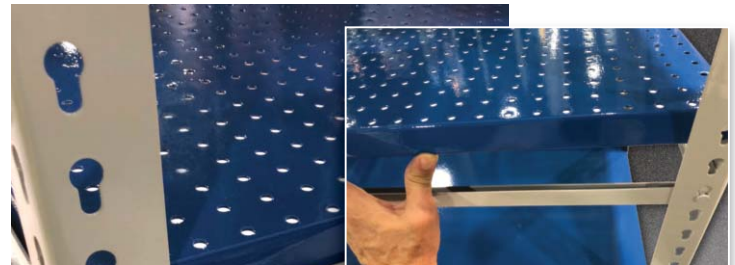

OPTIMIZE SPACE

With Tri-Boro Solid Deck & Perf Deck for Pallet Rack and Rivet-Rak™

Perf Deck

- A great alternative to wire deck
- Product slides on & off easily
- Totally flat and smooth storage surface
- Open space shelves for air and sprinkler water flow
- Perf Deck panels drop into the step* on pallet rack beams
- Rivet-Rak shelving panels drop easily into Rivet-Rak beams
- Can be used with Tri-Boro solid steel deck
- A choice of finishes and opening styles is available

Solid Deck

- Panels drop into the step on pallet rack beams
- Rivet-Rak shelving panels drop easily into Rivet-Rak beams
- Can be used with Tri-Boro Perf Deck
- A choice of finishes is available

Rivet-Rak Steel Deck**

Deck panels come in powder coated standard gray. Other colors available at additional charge.

Perf Deck and Solid Deck for Pallet Rack

Perf Deck and Solid Deck for Rivet-Rak

V 112219

TRI-BORO
THE SOURCE

800.633.3070