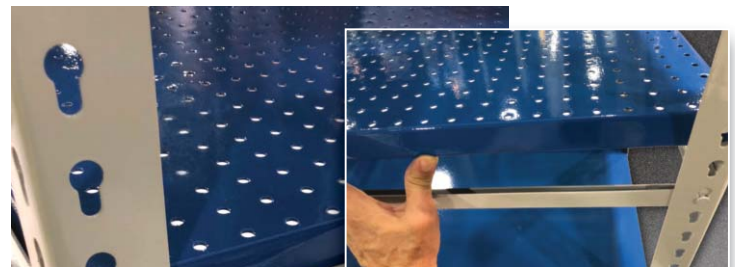

OPTIMIZE SPACE

With Tri-Boro Solid Deck & Perf Deck for Pallet Rack and Rivet-Rak™

Perf Deck

- A great alternative to wire deck
- Product slides on & off easily
- Totally flat and smooth storage surface
- Open space shelves for air and sprinkler water flow
- Perf Deck panels drop into the step* on pallet rack beams
- Rivet-Rak shelving panels drop easily into Rivet-Rak beams
- Can be used with Tri-Boro solid steel deck
- A choice of finishes and opening styles is available

Solid Deck

- 16 gauge solid steel deck
- Panels drop into the step* on pallet rack beams
- Rivet-Rak shelving panels drop easily into Rivet-Rak beams
- Can be used with Tri-Boro Perf Deck
- A choice of finishes is available

Deck panels come in powder coated standard gray. Other colors available at additional charge.

Perf Deck and Solid Deck for Pallet Rack

Perf Deck and Solid Deck for Rivet-Rak

TRI-BORO
THE SOURCE

800.633.3070